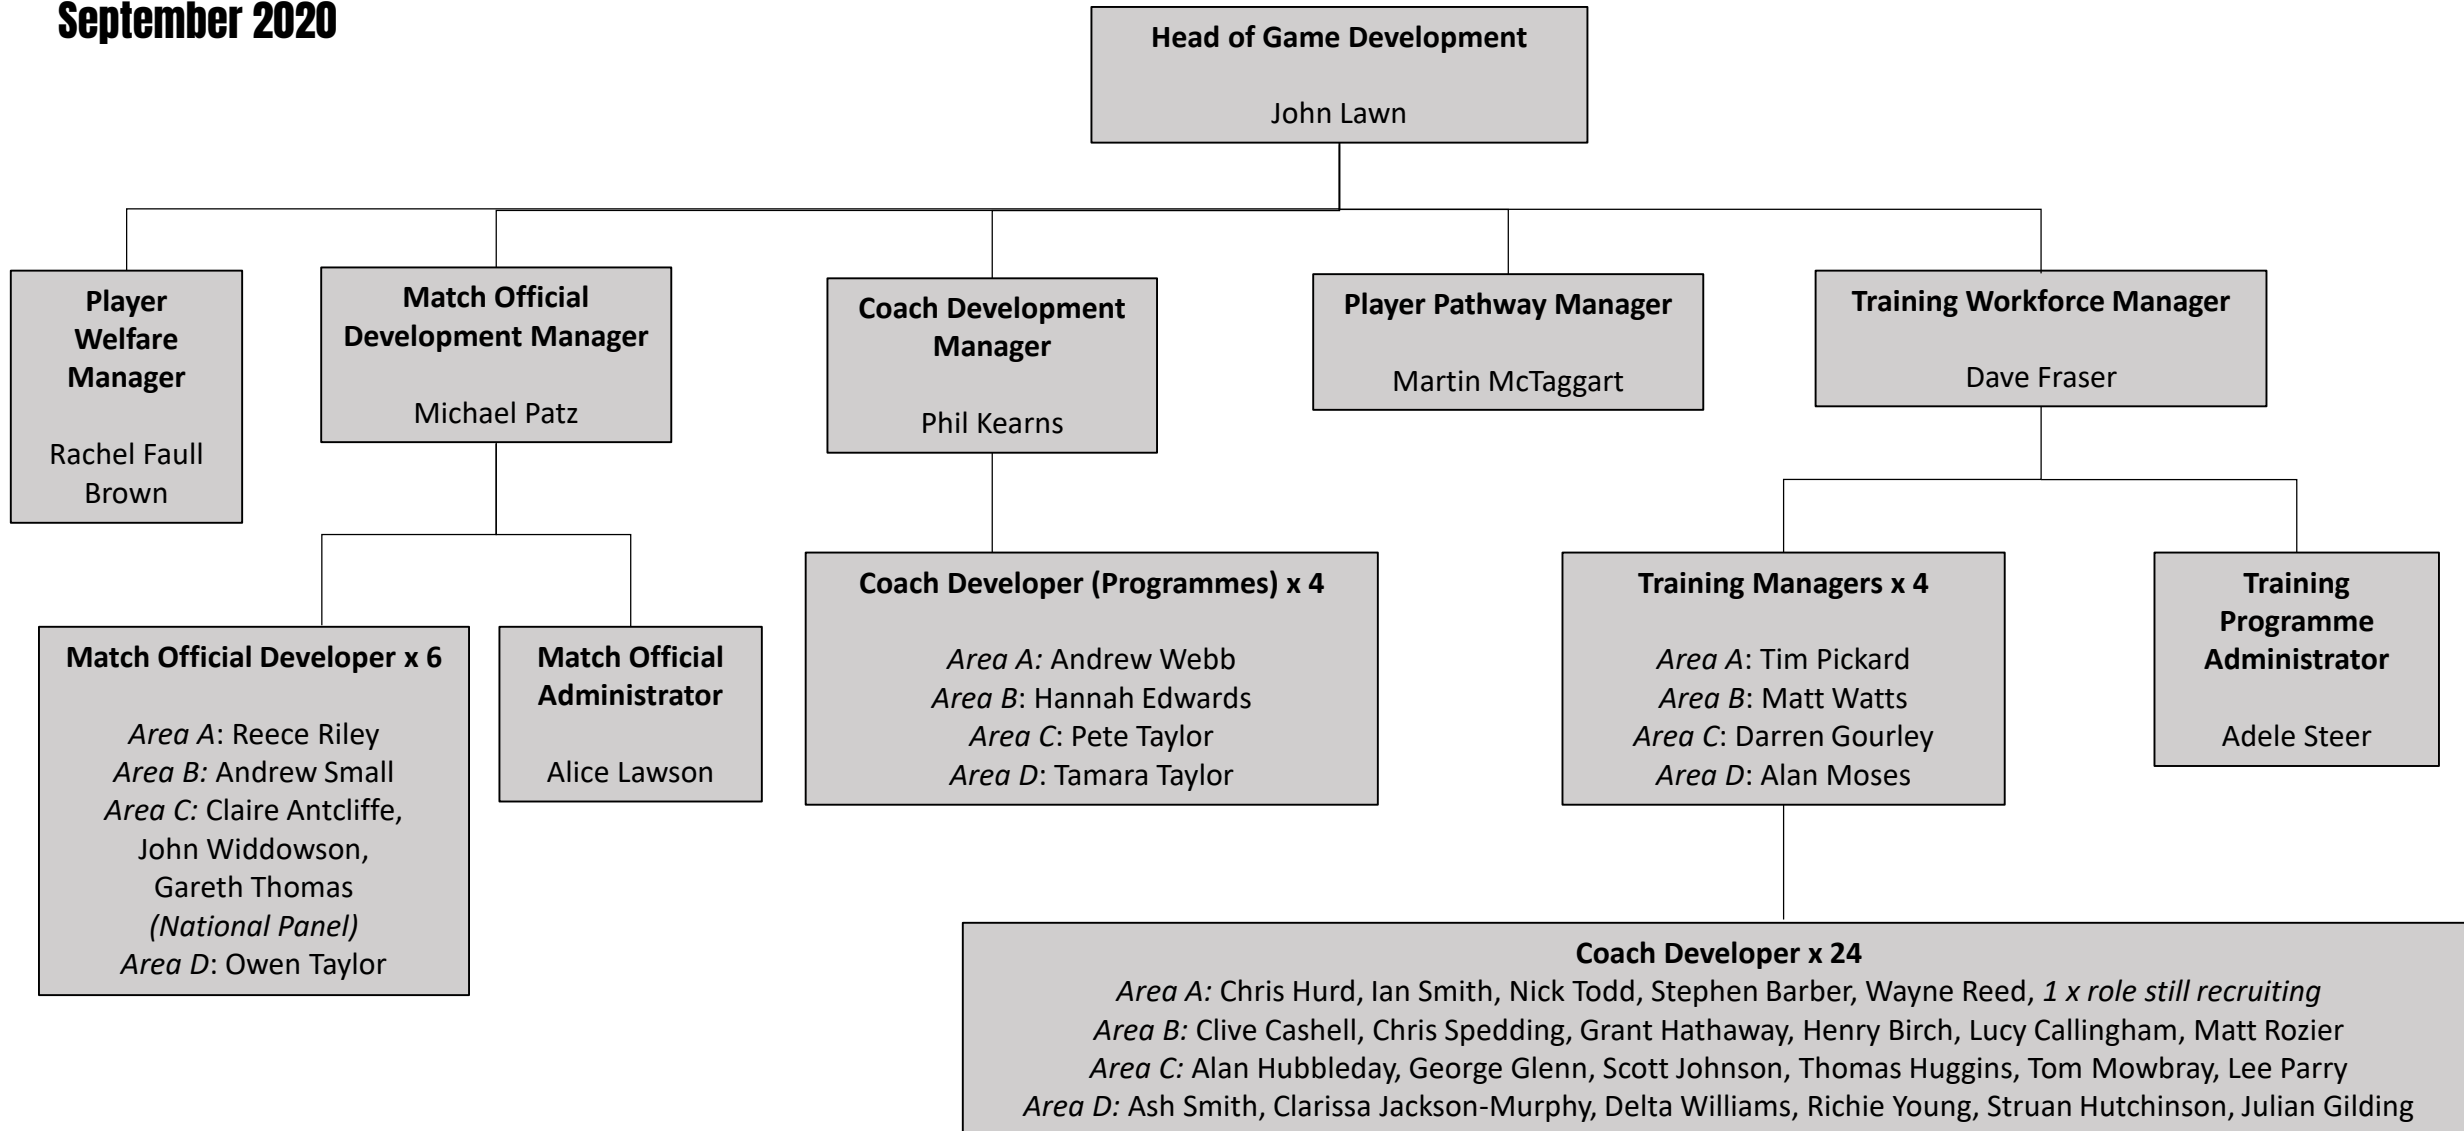

Game Development

September 2020